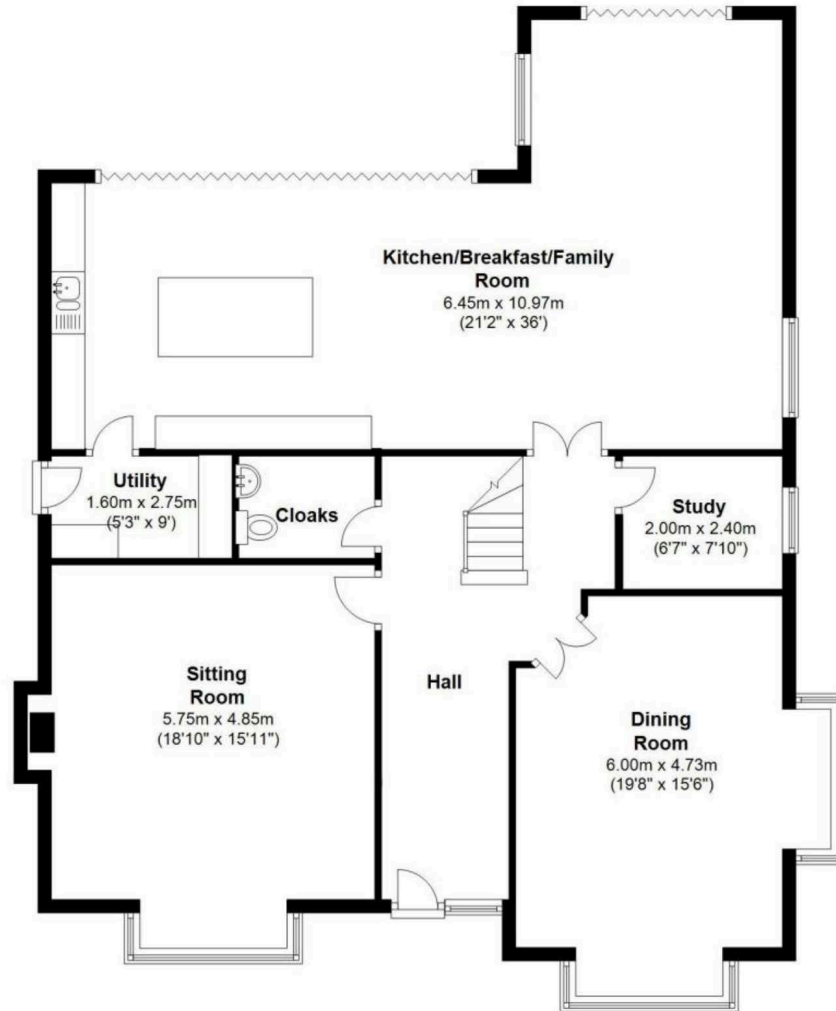

The Ardens, Knowle - Plot 1 Floorplans

Ground Floor

Approx. 118.7 sq. metres (1277.3 sq. feet)

First Floor

Approx. 122.9 sq. metres (1322.8 sq. feet)

Total area: approx. 241.6 sq. metres (2600.1 sq. feet)

Ground Floor

Approx. 133.3 sq. metres (1435.3 sq. feet)

First Floor

Approx. 122.4 sq. metres (1317.6 sq. feet)