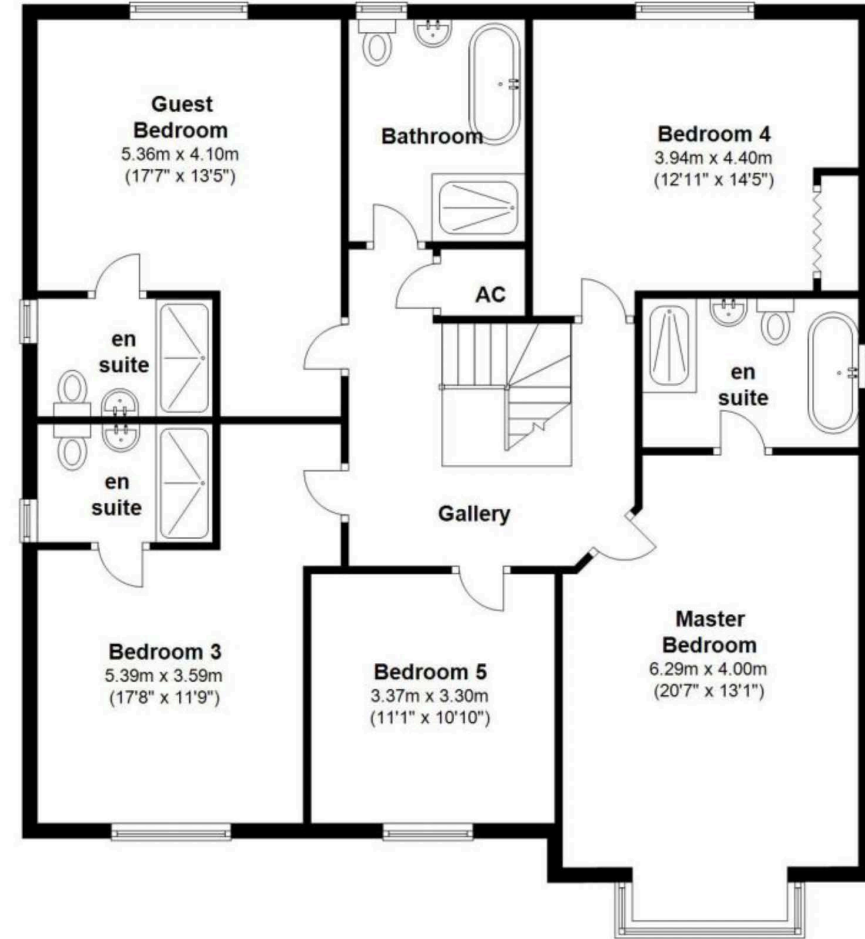

The Ardens, Knowle - Plot 1 Floorplans

Ground Floor

Approx. 118.7 sq. metres (1277.3 sq. feet)

First Floor

Approx. 122.9 sq. metres (1322.8 sq. feet)

Total area: approx. 241.6 sq. metres (2600.1 sq. feet)

Ground Floor

Approx. 133.3 sq. metres (1435.3 sq. feet)

First Floor

Approx. 122.4 sq. metres (1317.6 sq. feet)