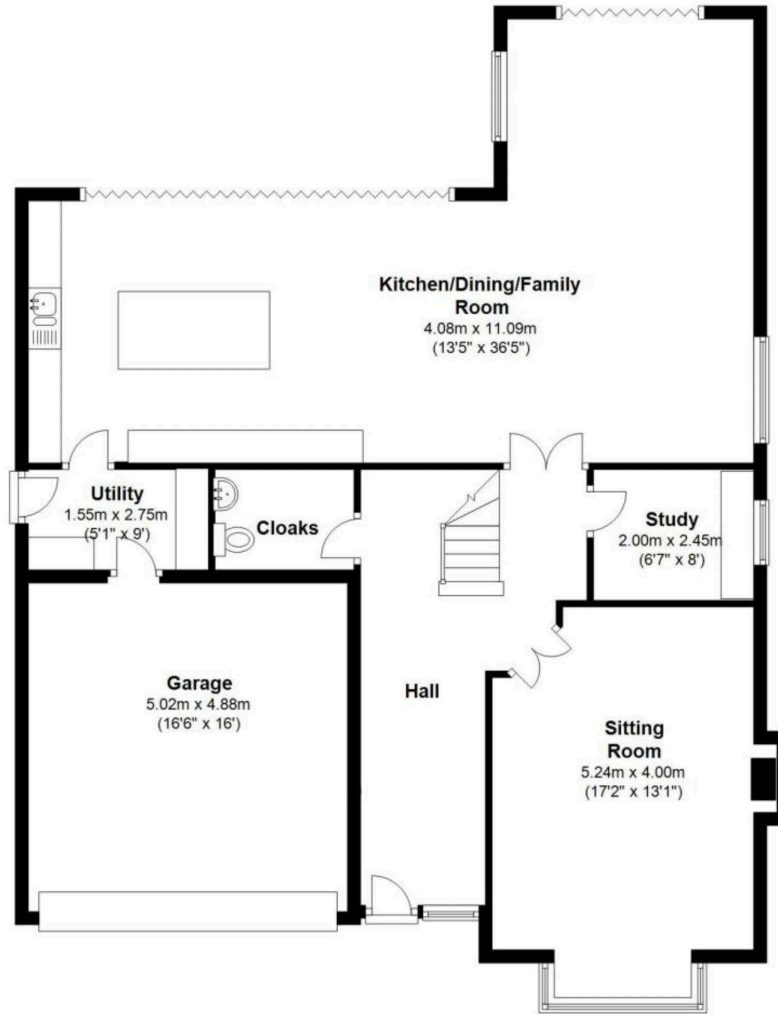

The Ardens, Knowle - Plot 1 Floorplans

Ground Floor

Approx. 118.7 sq. metres (1277.3 sq. feet)

First Floor

Approx. 122.9 sq. metres (1322.8 sq. feet)

Total area: approx. 241.6 sq. metres (2600.1 sq. feet)

Ground Floor

Approx. 133.3 sq. metres (1435.3 sq. feet)

First Floor

Approx. 122.4 sq. metres (1317.6 sq. feet)